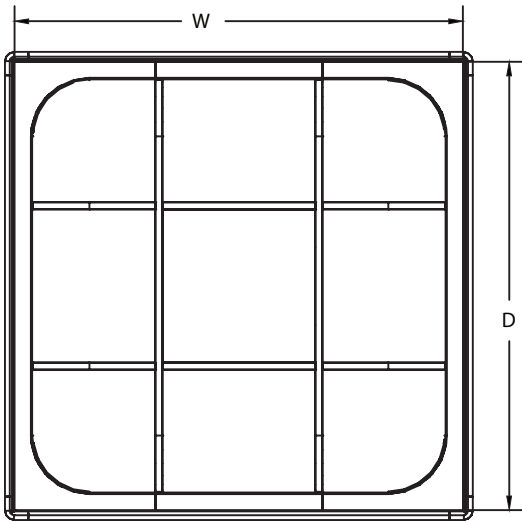

WINE ISLAND

DESCRIPTION

JSI shop-around Island merchandisers can be placed virtually anywhere in the store to promote impulse wine sales.

FEATURES

- 3 Levels of Merchandising Area for Wine/Liquor
- Metal PTM
- 3" Locking Casters
- Variety of Colors/Options

APPLICATIONS

- Use as a Stand-Alone Merchandiser

STYLE	ITEM #	SIZES W x D x H
WINE ISLAND	C-WD-SA-B	48" X 48" X 47"

MATERIALS, FINISHES, AND ACCESSORIES

Please refer to our "Stains and Accessories" brochure to see our wide range of materials, finishes, and accessories.