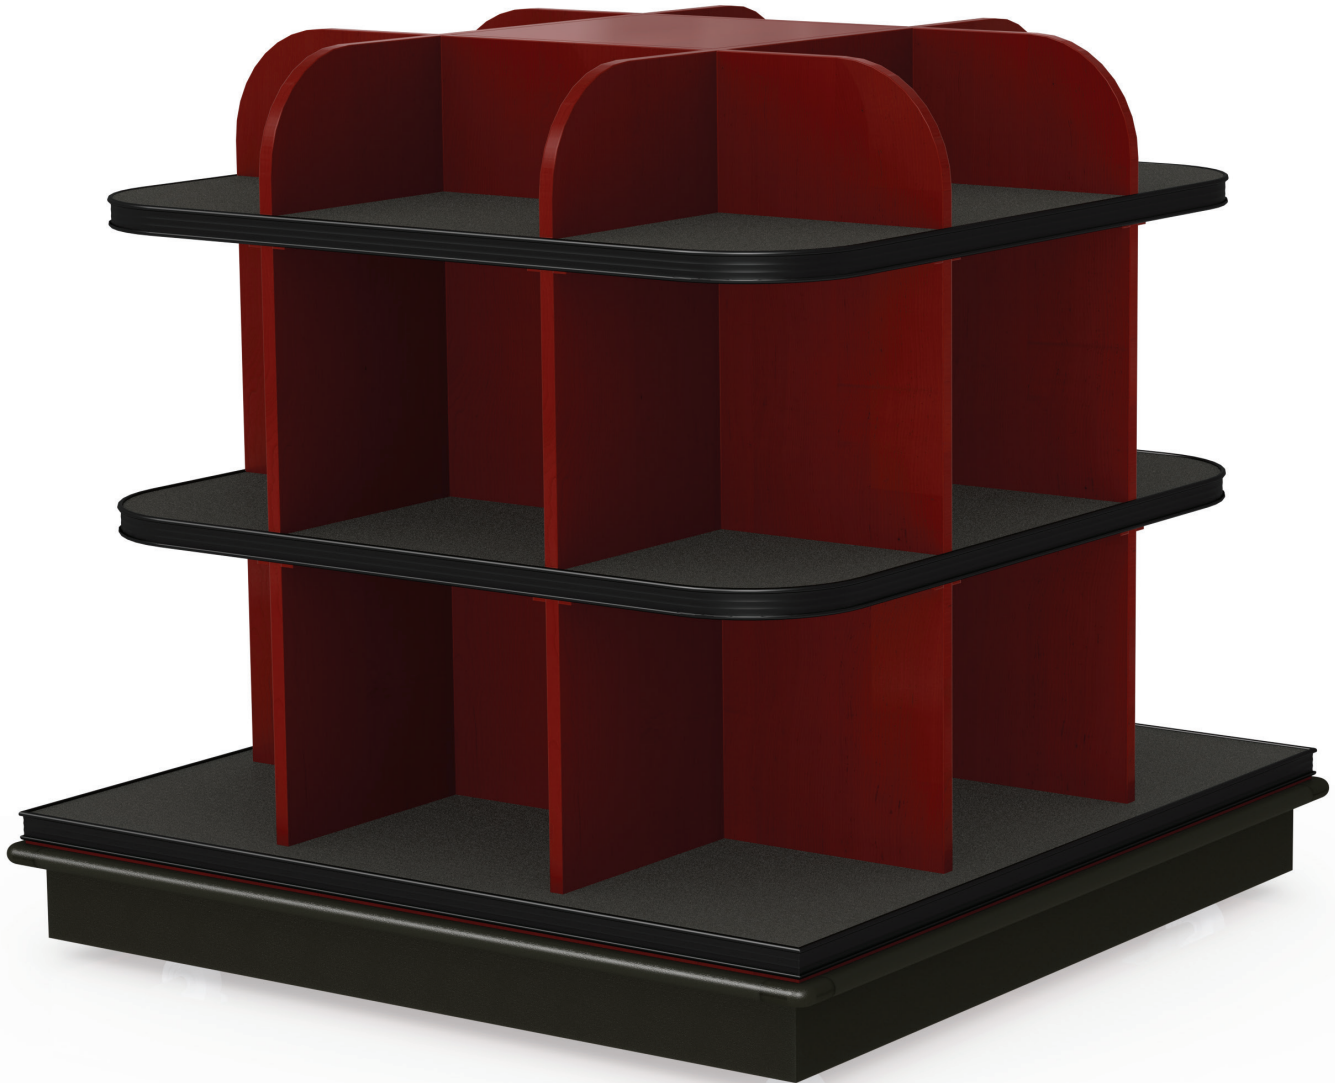

WINE ISLAND

140 Park Street • Milo, Maine 04463 • 800.332.5507 TEL • 207.943.5632 FAX • JSISTOREFIXTURES.COM
Milo, Maine • Bangor, Maine • Payson, Utah • Greenville, South Carolina • Collingwood, Ontario