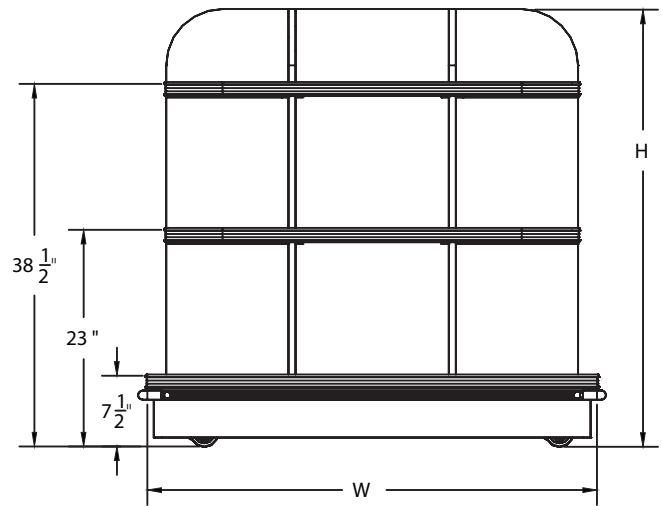

WINE ISLAND

DESCRIPTION

JSI shop-around Island merchandisers can be placed virtually anywhere in the store to promote impulse wine sales.

FEATURES

- 3 Levels of Merchandising Area for Wine/Liquor
- Metal PTM
- 3" Locking Casters
- Variety of Colors/Options

APPLICATIONS

- Use as a Stand-Alone Merchandiser

STYLE	ITEM #	SIZES W x D x H
WINE ISLAND	C-WD-SA-B	48" X 48" X 47"

MATERIALS, FINISHES, AND ACCESSORIES

Please refer to our "Stains and Accessories" brochure to see our wide range of materials, finishes, and accessories.