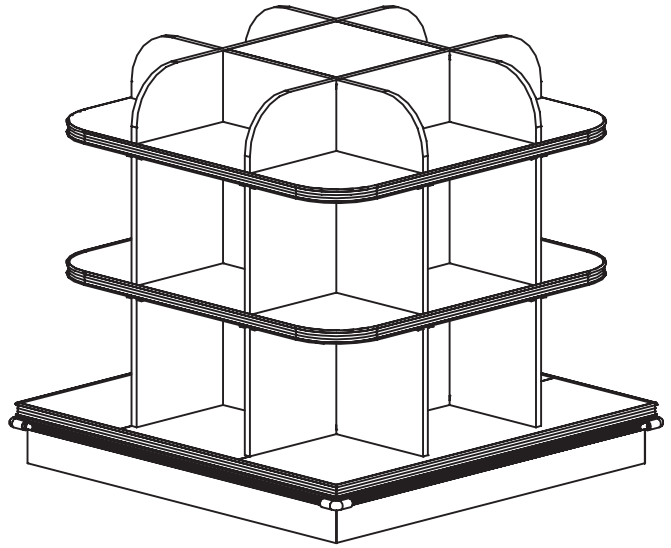

WINE ISLAND

DESCRIPTION

JSI shop-around Island merchandisers can be placed virtually anywhere in the store to promote impulse wine sales.

FEATURES

- 3 Levels of Merchandising Area for Wine/Liquor
- Metal PTM
- 3" Locking Casters
- Variety of Colors/Options

APPLICATIONS

- Use as a Stand-Alone Merchandiser

STYLE	ITEM #	SIZES W x D x H
WINE ISLAND	C-WD-SA-B	48" X 48" X 47"

MATERIALS, FINISHES, AND ACCESSORIES

Please refer to our "Stains and Accessories" brochure to see our wide range of materials, finishes, and accessories.