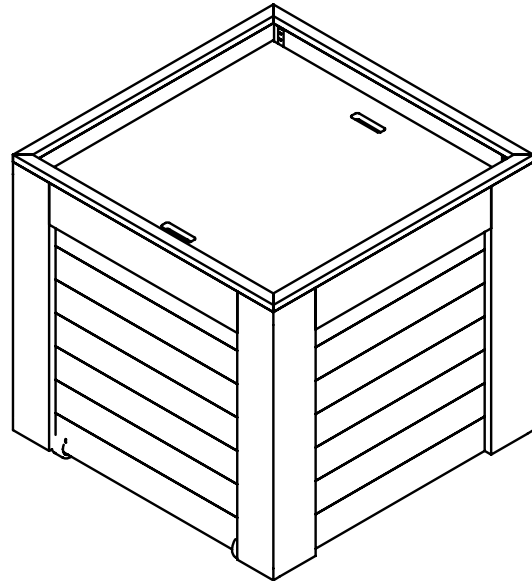

# VALUE BIN

## DESCRIPTION

Our Value Bin makes it easy to keep your value item displays looking interesting, exciting, and fresh. A variety of elevations, accessories, and foam gives product a massive look with less on display.

## APPLICATIONS

- Use as a stand-alone, end cap, or in an island setting for loose and packaged value items
- Incorporate with JSI refrigerated and non-refrigerated products

STYLE	ITEM #	LOWER SHELVING	SIZES W x D x H
SEBAGO	CSC-VBD	-S	36" X 36" X 33" 36" X 24" X 33"
BAXTER	CSC-VBD	-S	
BRUNSWICK	CSC-VBD	-S	