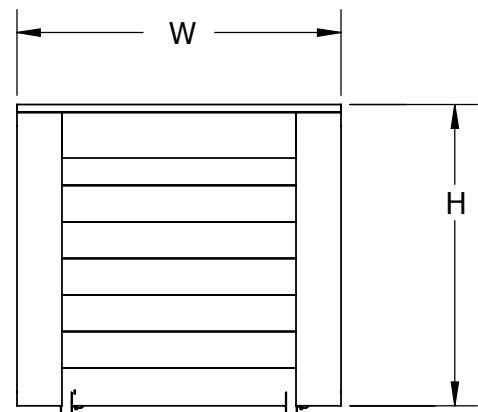

MATERIALS, FINISHES, FOAM, AND ACCESSORIES

Please refer to our "Styles, Groupings, Stains, and Accessories" brochure to see our wide range of materials, finishes, merchandising foam, and accessories.