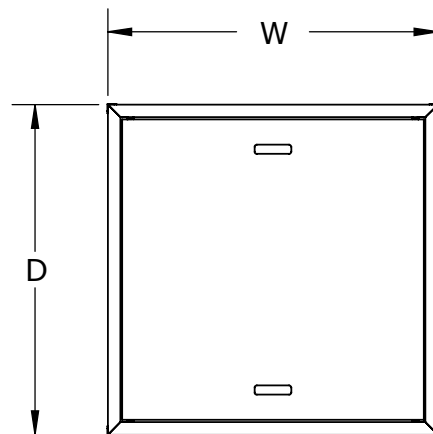

## APPLICATIONS

- Use as a stand-alone, end cap, or in an island setting for loose and packaged value items
- Incorporate with JSI refrigerated and non-refrigerated products

STYLE	ITEM #	LOWER SHELVING	SIZES W x D x H
SEBAGO	CSC-VBD	-S	36" X 36" X 33" 36" X 24" X 33"
BAXTER	CSC-VBD	-S	
BRUNSWICK	CSC-VBD	-S	