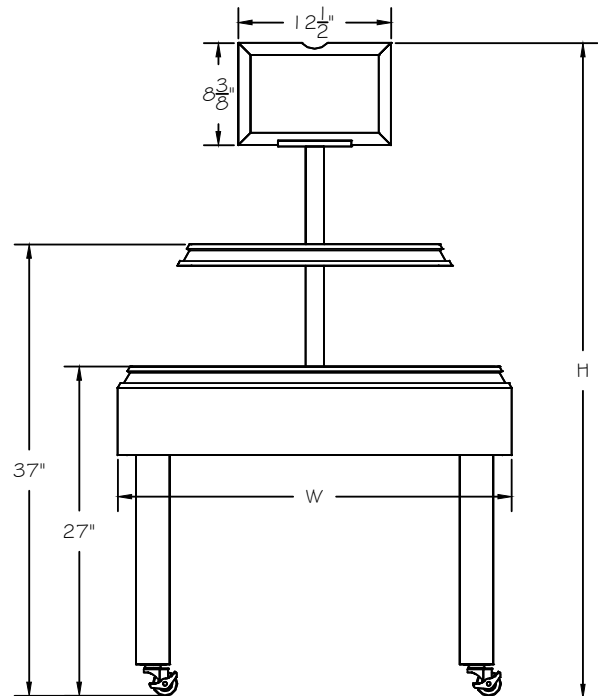

SQUARE BAKERY TABLE

DESCRIPTION

Our Square Bakery Table is perfect for bakery promo. Use at the store entrance or as a department lead-in to highlight a signature item.

SQUARE BAKERY TABLE WITH SIGN HOLDER AND STAINED WOOD TOPS AND FRAME

FEATURES

- 2 Levels of Merchandising Area for Packaged Bakery Goods
- Includes Sign Holder
- Wooden PTM
- Sits on Casters for Mobility
- Variety of Materials/Finishes/Options

APPLICATIONS

- Use as a Stand-Alone Spot Merchandiser

STYLE	ITEM #	SIZES W x D x H
SQUARE BAKERY TABLE	C-ST	32 ¹ / ₄ " X 32 ¹ / ₄ " X 53 ¹ / ₂ "

MATERIALS, FINISHES, FOAM, AND ACCESSORIES

Please refer to our "Styles, Groupings, Stains, and Accessories" brochure to see our wide range of materials, finishes, and accessories.