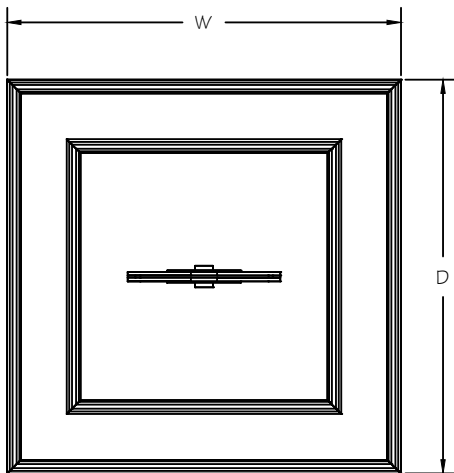

SQUARE BAKERY TABLE

DESCRIPTION

Our Square Bakery Table is perfect for bakery promo. Use at the store entrance or as a department lead-in to highlight a signature item.

SQUARE BAKERY TABLE WITH SIGN HOLDER AND STAINED WOOD TOPS AND FRAME

FEATURES

- 2 Levels of Merchandising Area for Packaged Bakery Goods
- Includes Sign Holder
- Wooden PTM
- Sits on Casters for Mobility
- Variety of Materials/Finishes/Options

APPLICATIONS

- Use as a Stand-Alone Spot Merchandiser

STYLE	ITEM #	SIZES W x D x H
SQUARE BAKERY TABLE	C-ST	32 ¹ / ₄ " X 32 ¹ / ₄ " X 53 ¹ / ₂ "

MATERIALS, FINISHES, FOAM, AND ACCESSORIES

Please refer to our "Styles, Groupings, Stains, and Accessories" brochure to see our wide range of materials, finishes, and accessories.