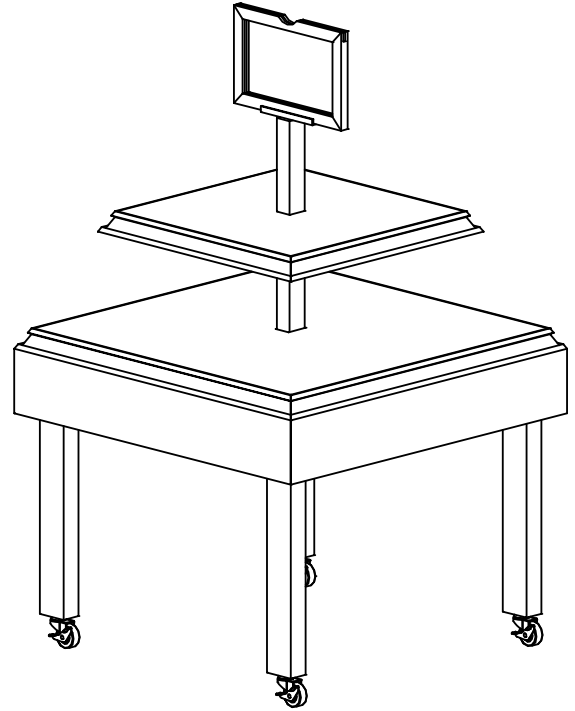

SQUARE BAKERY TABLE

DESCRIPTION

Our Square Bakery Table is perfect for bakery promo. Use at the store entrance or as a department lead-in to highlight a signature item.

SQUARE BAKERY TABLE WITH SIGN HOLDER AND STAINED WOOD TOPS AND FRAME

FEATURES

- 2 Levels of Merchandising Area for Packaged Bakery Goods
- Includes Sign Holder
- Wooden PTM
- Sits on Casters for Mobility
- Variety of Materials/Finishes/Options

APPLICATIONS

- Use as a Stand-Alone Spot Merchandiser

STYLE	ITEM #	SIZES W x D x H
SQUARE BAKERY TABLE	C-ST	32 ¹ / ₄ " X 32 ¹ / ₄ " X 53 ¹ / ₂ "

MATERIALS, FINISHES, FOAM, AND ACCESSORIES

Please refer to our "Styles, Groupings, Stains, and Accessories" brochure to see our wide range of materials, finishes, and accessories.