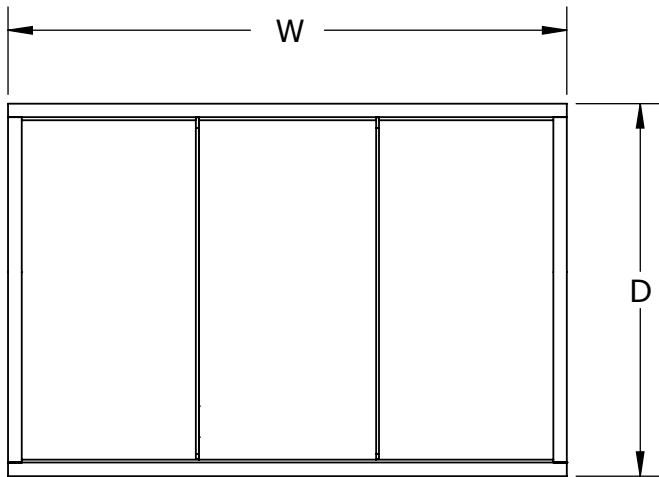

ITEM SHOWN IN BAXTER STYLE WITH OPTIONAL ½" ANTI-MICROBIAL FOAM PAD, DIVIDERS, AND FRONT PRODUCT STOP.

FEATURES

- Comes with Plexi dividers to keep product separated
- Variety of Colors / Styles / Options
- Accepts a Variety of JSI Exclusive Anti-Microbial Merchandising Foam Profiles

APPLICATIONS

- Incorporate with JSI Orchard Bins for a fully merchandised look

STYLE	ITEM #	SIZES W x D x H
SEBAGO	CSC-SLT	36" X 24" X 13"
BAXTER	CBAX-SLT	
BRUNSWICK	CBC-SLT	

MATERIALS, FINISHES, FOAM, AND ACCESSORIES