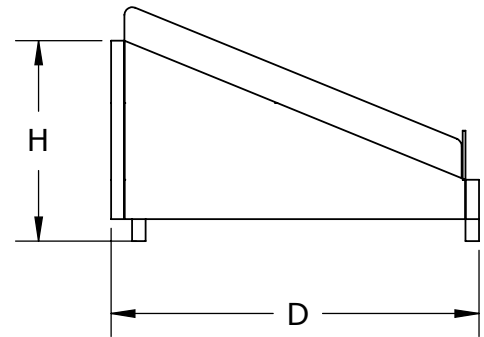

APPLICATIONS

- Incorporate with JSI Orchard Bins for a fully merchandised look

STYLE	ITEM #	SIZES W x D x H
SEBAGO	CSC-SLT	36" X 24" X 13"
BAXTER	CBAX-SLT	
BRUNSWICK	CBC-SLT	

MATERIALS, FINISHES, FOAM, AND ACCESSORIES