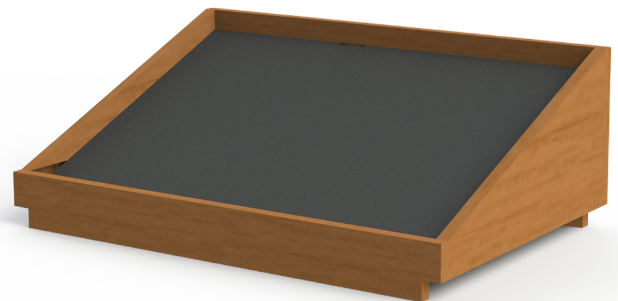

SLANT DECK TOPPER

FLAT FOAM

FOAM POCKET PAD

BERRY RISER

NO FOAM

SLANT DECK TOPPER

DESCRIPTION

Add extra merchandising space to your Orchard Bin grouping with JSI Slant Deck Toppers.

ITEM SHOWN IN BAXTER STYLE WITH OPTIONAL ½" ANTI-MICROBIAL FOAM PAD, DIVIDERS, AND FRONT PRODUCT STOP.

FEATURES

- Comes with Plexi dividers to keep product separated
- Variety of Colors / Styles / Options
- Accepts a Variety of JSI Exclusive Anti-Microbial Merchandising Foam Profiles

APPLICATIONS

- Incorporate with JSI Orchard Bins for a fully merchandised look

STYLE	ITEM #	SIZES W x D x H
SEBAGO	CSC-SLT	36" X 24" X 13"
BAXTER	CBAX-SLT	
BRUNSWICK	CBC-SLT	

MATERIALS, FINISHES, FOAM, AND ACCESSORIES