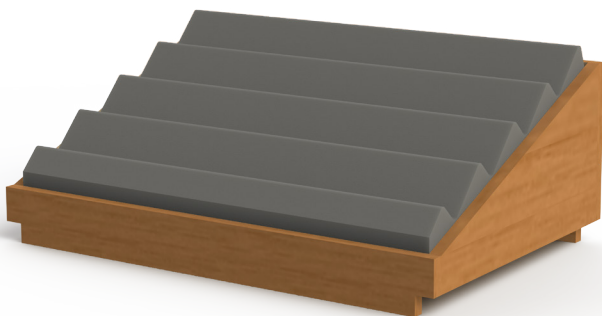

SLANT DECK TOPPER

FLAT FOAM

FOAM POCKET PAD

BERRY RISER

NO FOAM

SLANT DECK TOPPER

DESCRIPTION

Add extra merchandising space to your Orchard Bin grouping with JSI Slant Deck Toppers.

ITEM SHOWN IN BAXTER STYLE WITH OPTIONAL ½" ANTI-MICROBIAL FOAM PAD, DIVIDERS, AND FRONT PRODUCT STOP.

FEATURES

- Comes with Plexi dividers to keep product separated
- Variety of Colors / Styles / Options
- Accepts a Variety of JSI Exclusive Anti-Microbial Merchandising Foam Profiles

APPLICATIONS

- Incorporate with JSI Orchard Bins for a fully merchandised look

STYLE	ITEM #	SIZES W x D x H
SEBAGO	CSC-SLT	36" X 24" X 13"
BAXTER	CBAX-SLT	
BRUNSWICK	CBC-SLT	

MATERIALS, FINISHES, FOAM, AND ACCESSORIES