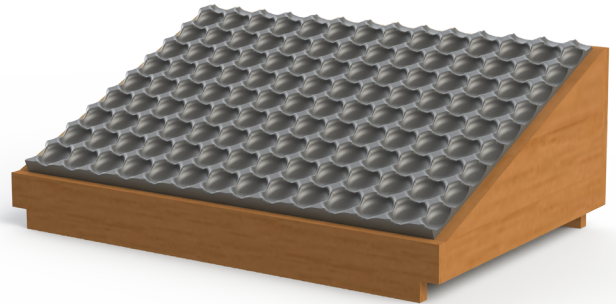

SLANT DECK TOPPER

FLAT FOAM

FOAM POCKET PAD

BERRY RISER

NO FOAM

SLANT DECK TOPPER

DESCRIPTION

Add extra merchandising space to your Orchard Bin grouping with JSI Slant Deck Toppers.

ITEM SHOWN IN BAXTER STYLE WITH OPTIONAL ½" ANTI-MICROBIAL FOAM PAD, DIVIDERS, AND FRONT PRODUCT STOP.

FEATURES

- Comes with Plexi dividers to keep product separated
- Variety of Colors / Styles / Options
- Accepts a Variety of JSI Exclusive Anti-Microbial Merchandising Foam Profiles

APPLICATIONS

- Incorporate with JSI Orchard Bins for a fully merchandised look

STYLE	ITEM #	SIZES W x D x H
SEBAGO	CSC-SLT	36" X 24" X 13"
BAXTER	CBAX-SLT	
BRUNSWICK	CBC-SLT	

MATERIALS, FINISHES, FOAM, AND ACCESSORIES